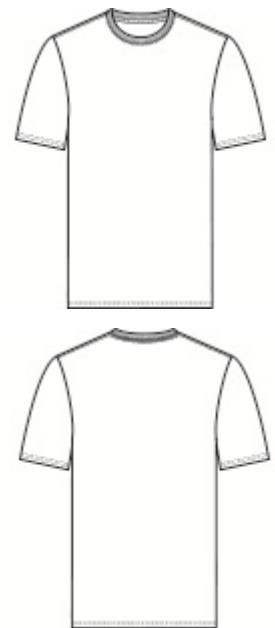

1 ABC CARD

* EMH logo will be added to sleeve or back of neck.

#113 Port & Company 78 Fleece Crewneck Sweatshirt

- 7.8-ounce, 50/50 cotton/poly fleece
- Air jet yarn for a soft, pill-resistant finish

Adult Sizes: S—4XL

SIZE CHART

	S	M	L	XL	2XL	3XL	4XL
Chest	35-37	38-40	41-43	44-46	47-49	50-53	54-57

1 ABC CARD

#114 Port & Company 61 Short Sleeve T-shirt

- 6.1-ounce, 100% soft spun cotton
- 98/2 cotton/poly (Ash)
- 90/10 cotton/poly (Athletic Heather)
- 50/50 cotton/poly (Dark Heather Grey)

Adult Sizes: S—6XL

SIZE CHART

	S	M	L	XL	2XL	3XL	4XL	5XL	6XL
Chest	35-37	38-40	41-43	44-46	47-49	50-53	54-57	58-60	61-63

1 ABC CARD

#115 Ladies Port & Company Short Sleeve Tee

- 6.1-ounce, 100% soft spun cotton
- 98/2 cotton/poly (Ash)
- 90/10 cotton/poly (Athletic Heather)
- 1x1 rib knit collar
- Shoulder to shoulder back neck tape
- Shorter cut through the body and sleeves for a more feminine fit