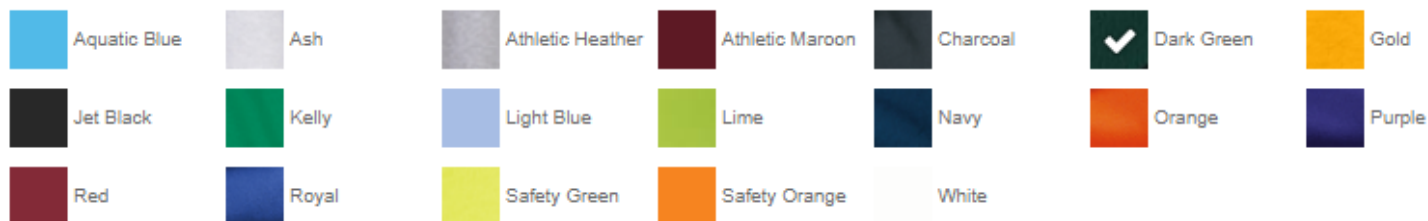

**SIZES:
S - 6XL**

A reliable choice for comfort, softness and durability.

- 5.5-ounce, 50/50 cotton/poly
- Made with up to 5% recycled polyester from plastic bottles
- Rib knit collar
- Back neck tape

* Clinic approved