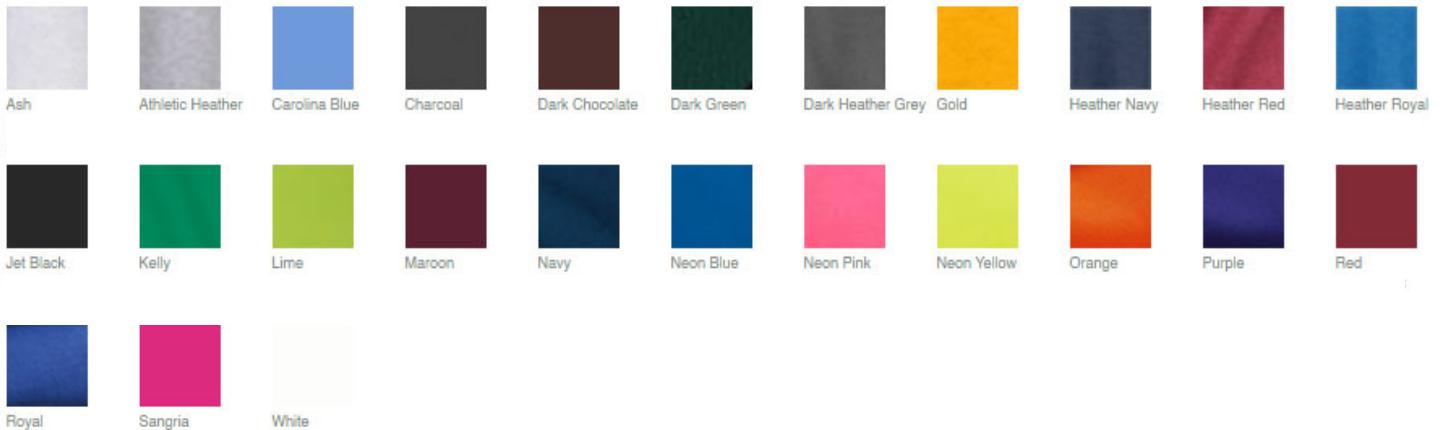

SIZE CHART

	S	M	L	XL	2XL	3XL	4XL
Chest	35-37	38-40	41-43	44-46	47-49	50-53	54-57

1 ABC CARD