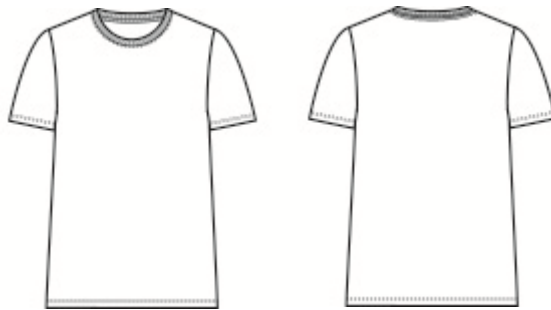

Adult Sizes: S—6XL

SIZE CHART

	S	M	L	XL	2XL	3XL	4XL	5XL	6XL
Chest	35-37	38-40	41-43	44-46	47-49	50-53	54-57	58-60	61-63

1 ABC CARD

#115 Ladies Port & Company Short Sleeve Tee

- 6.1-ounce, 100% soft spun cotton
- 98/2 cotton/poly (Ash)
- 90/10 cotton/poly (Athletic Heather)
- 1x1 rib knit collar
- Shoulder to shoulder back neck tape
- Shorter cut through the body and sleeves for a more feminine fit

Ladies Sizes: XS—4XL

COLOR INFORMATION

	XS	S	M	L	XL	XXL	3XL	4XL
Size	2	4/6	8/10	12/14	16/18	20/22	24/26	28/30
Bust	32-34	35-36	37-38	39-41	42-44	45-47	48-51	52-55

1 ABC CARD

#118 Combination Tote Bag / Backpack