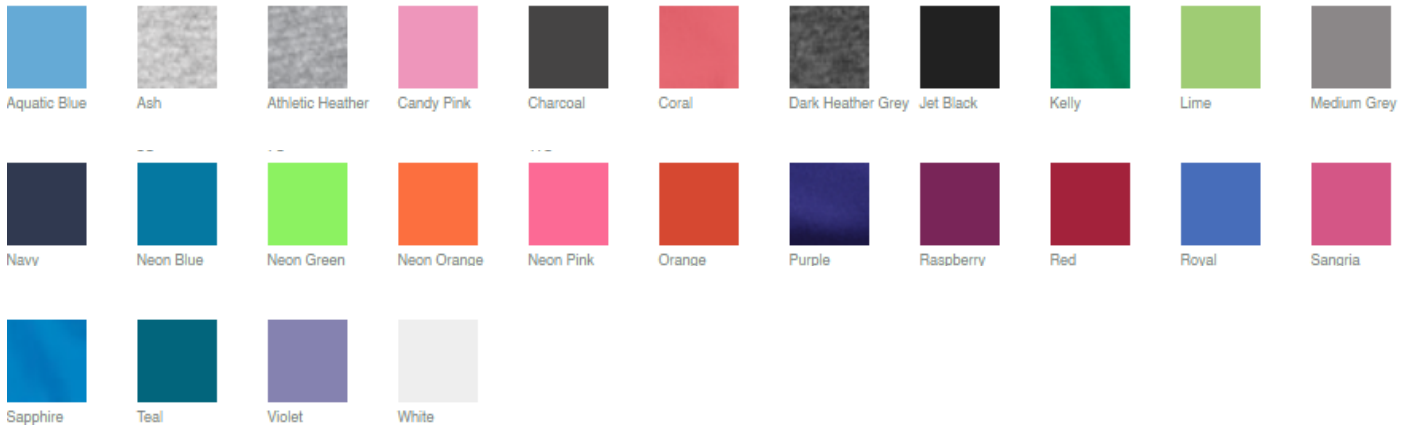

Product Description

A v-neck gives our budget-friendly tee an up-to-date style.

- 5.4-ounce, 100% cotton
- 50/50 cotton/poly (Neons, Dark Heather Grey)
- 90/10 cotton/poly (Athletic Heather)
- 98/2 cotton/poly (Ash)
- Side seamed with a contoured body for a feminine fit

Ladies Sizes: XS—4XL