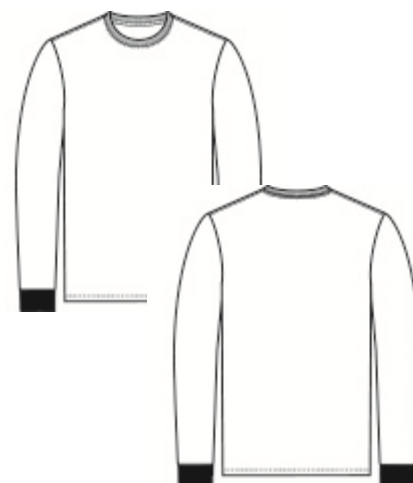

1 ABC CARD

#154 Household Weighing Scale

- * Step On Technology, Auto Zero
- * Extra Large Backlit LCD Display
- * Ultra Slim
- * Stylish

1 ABC CARD

#162 Port & Company Long Sleeve Core Blend Unisex

**SIZES:
S - 6XL**