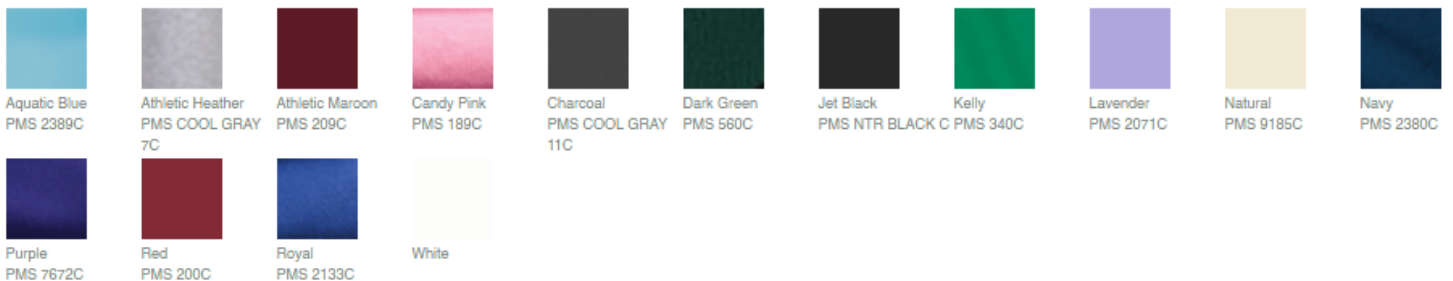

COLOR INFORMATION

	XS	S	M	L	XL	XXL	3XL	4XL
Size	2	4/6	8/10	12/14	16/18	20/22	24/26	28/30
Bust	32-34	35-36	37-38	39-41	42-44	45-47	48-51	52-55

1 ABC CARD